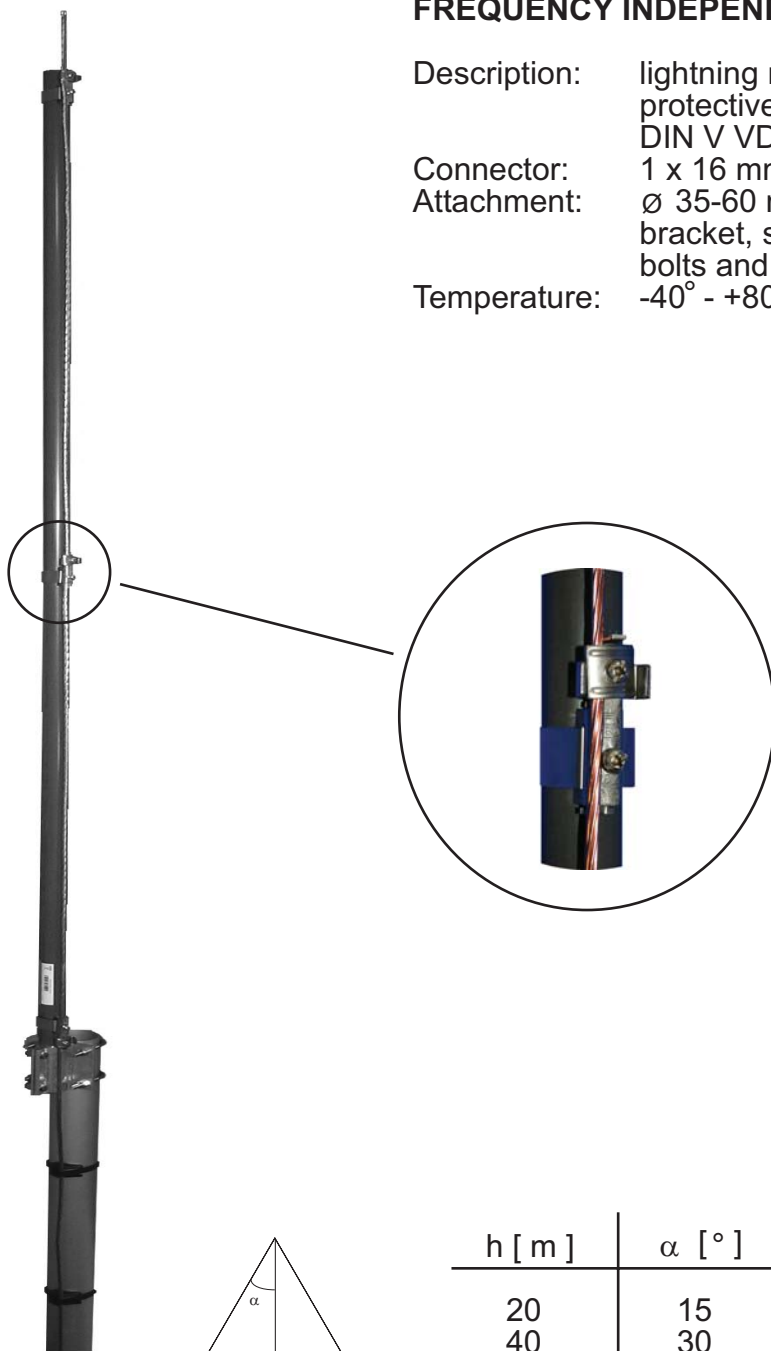

ComAnt® Communications Antennas

FREQUENCY INDEPENDENT DATA

Description: lightning rod support,
protective cone according to
DIN V VDE 0185

Connector: 1 x 16 mm² - 2 x 25 mm²
Attachment: Ø 35-60 mm, aluminium alloy
bracket, stainless steel V-
bolts and self locking nuts

Temperature: -40° - +80°C

h [m]	α [°]
20	15
40	30
60	45

LR LIGHTNING ROD SUPPORT

Induo AB

08-659 43 00

info@induowireless.com

www.induowireless.com

Rökerigatan 19

121 62 Johanneshov

CompleTech
ComAnt® -antennas by CompleTech, Finland